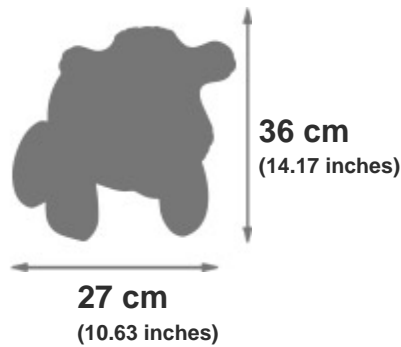

No. Ref.: 3016200003106

1 SET OF 3 INFLATABLE FARM ANIMALS (1 PIG + 1 SHEEP + 1 COW)  
3 ANIMAUX DE LA FERME GONFLABLES

Colis/Parcel

2 dm<sup>3</sup>  
(0.06 ft<sup>3</sup>)

21.5 x 15 x 5.5 cm  
(8.46 x 5.91 x 2.17 inches)