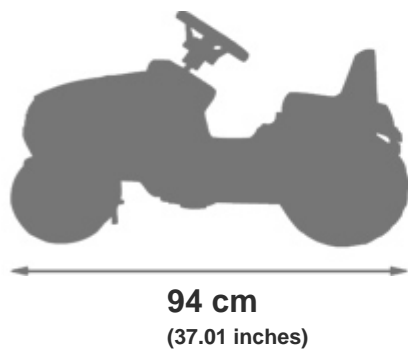

REF. 1020

No. Ref.: 3016200010203

CASE IH PUMA 210
CASE IH PUMA 210

94 cm
(37.01 inches)

53 cm
(20.87 inches)

61 cm
(24.02 inches)

brut/gross

11.5 kg
(25.3 lbs.)

net

9.5 kg
(20.9 lbs.)

Colis/Parcel

249 dm³
(8.8 ft³)

94 x 50 x 53 cm
(37.01 x 19.69 x 20.87 inches)

Packing unit 1

3/7
YEARS

Children max weight: 40 kg
(88 lbs)